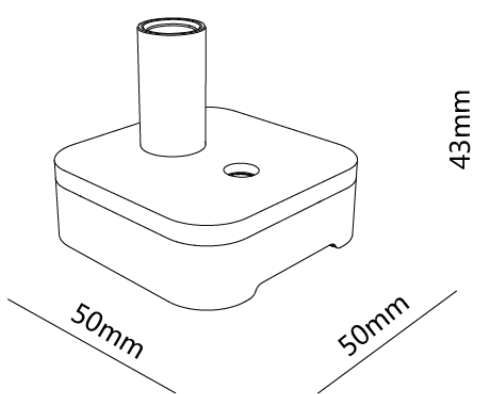

MAX851

Features and Benefits

1. Transparent acrylic display stand highlights the features of smart pens
2. Alarm will be triggered once the charging cable is disconnected from controller
3. Alarm will be triggered once the power cable is cut
4. Alarm will be triggered once the security contact is disconnected from pens
5. Lockable connector avoids accidental disconnection (optional)
6. Visible LED indicator, "blue" is "on-guard"
7. Stretchable coiled cable, offering better user-experience
8. All-metal surface provides better hands and visual experience

Applicaton Display

Specifications

◆ Security Display Stand

Vertical security display stand for pens
MAX851

◆ Charging Cable

Charging cable for pen
SEN651W-C120

Product Ordering

Security Display Stand

Model	Description	Color
MAX851S	Vertical security display stand for pens	Silver

Charging Cable

Model	Description	Color
SEN651W-C120	Coiled charging cable	White

Accessories

Model	Description	Color
3M(MAX005)B	3M adhesive for base	Black
3M(SEN651)T	3M adhesive for pen security cable	Black
TOL015S	Wingnuts (Length 40mm)	Silver
TOL016S	Wingnuts (Length 60mm)	Silver