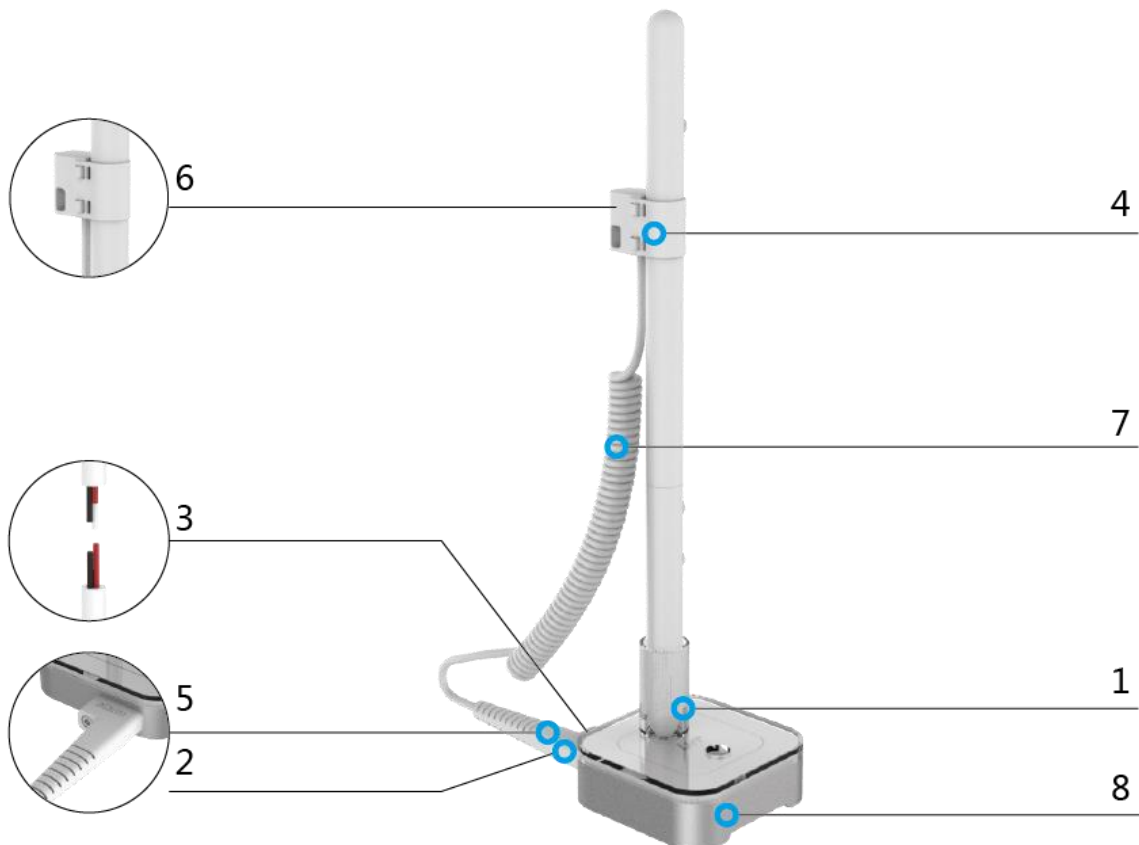

MAX

Security solution for smart pens

Security solution for smart pens of MAX adopts transparent acrylic display stand and stretchable coiled charging cable which can not only protect pens well but also offer better user-experience.

MAX851

Features and Benefits

1. Transparent acrylic display stand highlights the features of smart pens
2. Alarm will be triggered once the charging cable is disconnected from controller
3. Alarm will be triggered once the power cable is cut
4. Alarm will be triggered once the security contact is disconnected from pens
5. Lockable connector avoids accidental disconnection (optional)
6. Visible LED indicator, "blue" is "on-guard"
7. Stretchable coiled cable, offering better user-experience
8. All-metal surface provides better hands and visual experience

Applicaton Display

Specifications

◆ Security Display Stand

Vertical security display stand for pens
MAX851

◆ Charging Cable

Charging cable for pen
SEN651W-C120

Product Ordering

Security Display Stand

Model	Description	Color
MAX851S	Vertical security display stand for pens	Silver

Charging Cable

Model	Description	Color
SEN651W-C120	Coiled charging cable	White

Accessories

Model	Description	Color
3M(MAX005)B	3M adhesive for base	Black
3M(SEN651)T	3M adhesive for pen security cable	Black
TOL015S	Wingnuts (Length 40mm)	Silver
TOL016S	Wingnuts (Length 60mm)	Silver