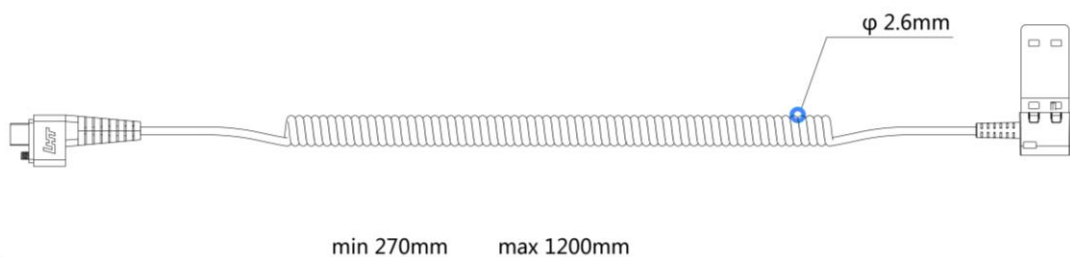

MAX851

Features and Benefits

1. Transparent acrylic display stand highlights the features of smart pens
2. Alarm will be triggered once the charging cable is disconnected from controller
3. Alarm will be triggered once the power cable is cut
4. Alarm will be triggered once the security contact is disconnected from pens
5. Lockable connector avoids accidental disconnection (optional)
6. Visible LED indicator, "blue" is "on-guard"
7. Stretchable coiled cable, offering better user-experience
8. All-metal surface provides better hands and visual experience

Applicaton Display

Specifications

◆ Security Display Stand

Vertical security display stand for pens
MAX851

◆ Charging Cable

Charging cable for pen
SEN651W-C120

Product Ordering

Security Display Stand

Model	Description	Color
MAX851S	Vertical security display stand for pens	Silver

Charging Cable

Model	Description	Color
SEN651W-C120	Coiled charging cable	White

Accessories

Model	Description	Color
3M(MAX005)B	3M adhesive for base	Black
3M(SEN651)T	3M adhesive for pen security cable	Black
TOL015S	Wingnuts (Length 40mm)	Silver
TOL016S	Wingnuts (Length 60mm)	Silver

Tools

Model	Description	Color
TOL350L	Screwdriver	Blue
TOL360W	Adhesive Remover	White
KEY101B	2.4G Remote Control (Battery version)	Black

Product Ordering

Power Supply

Model	Description	Color
PSU552W-CHN	5.5V 2A Adapter(China)	White
PSU552W-US	5.5V 2A Adapter(USA)	White
PSU552B-UK	5.5V 2A Adapter(UK)	Black
PSU552W-EU	5.5V 2A Adapter(EU)	White
PSU552W-JPN	5.5V 2A Adapter(Japan)	White
PSU552B-AU	5.5V 2A Adapter(Australia)	Black
PSU552B-KR	5.5V 2A Adapter(Korea)	Black