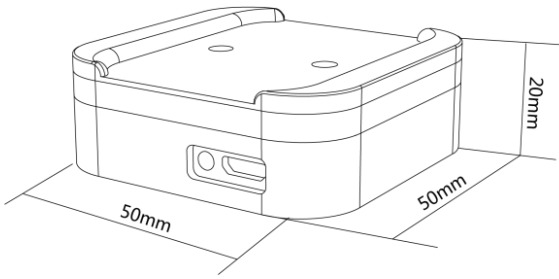

MAX821

Features and Benefits

1. Double-side metal stand, keep the lens stable and free to experience.
2. Adjustable wing on sensor, fits different sizes of lens, attaches to merchandise firmly.
3. Visible LED indicator for every security point, "Blue" is "on-guard" .
4. Lockable connector to the controller, avoiding accidental disconnection .

Application Display

Specifications

◆ Security stand

Camera security stand
MAX820S

Lens security stand
MAX821W

◆ Sensor

DSLR sensor
MAX620W

Card camera sensor
MAX621W