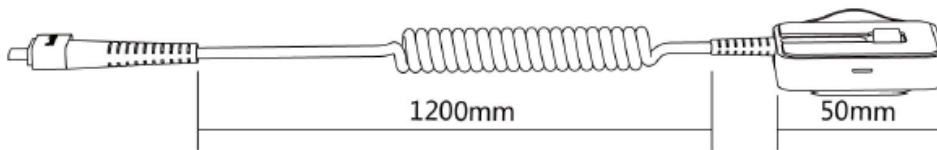

Specifications

◆ Sensor

Card camera sensor without charging cable
MAX623W