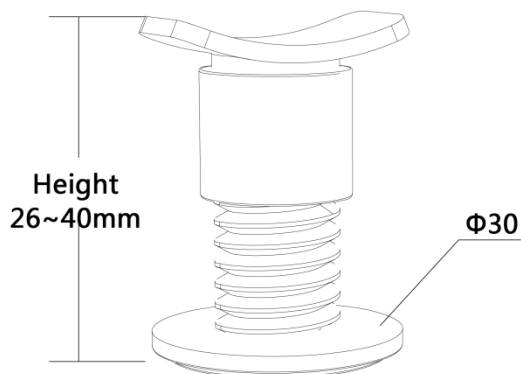

Lens sensor
SEN620W-C120

Specifications

◆ Sensor

Card camera sensor without charging cable
MAX623W

◆ Lens stand

Adjustable lens stand
MAX520W

Product ordering

Security stand