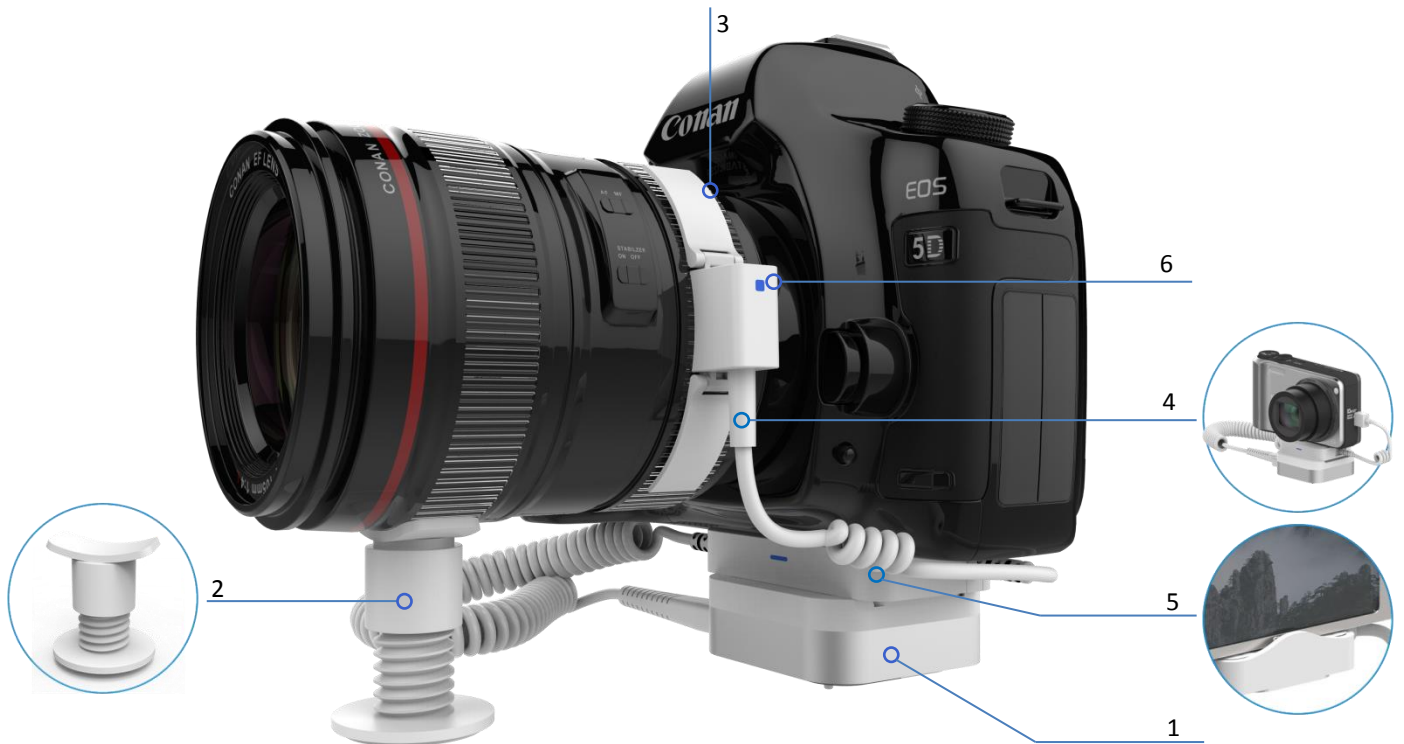

MAX

Standalone Security for Camera and Lens

MAX Standalone security for camera and lens , adopting MAX one port standalone security, provides a high security merchandise exhibition and a clean, neat, convenient purchasing environment. And with the factures of easy installation, overall design for cameras, DSLR, lens, unified and concise appearance, lens changeable design, MAX standalone security for cameras and lens proves a perfect choice for merchants.

MAX820

Features and Benefits

1. Standalone security, easy to install
2. Adjustable lens stand, effectively prevent lens from slipping
3. Additional sensor for lens, free experience while providing double security for DSLR
4. Card camera sensor with a Micro USB, will prove a 5V power to charge the camera.
5. Block on the holder avoids the camera rotating.
6. Visible LED indicator for every security point, "Blue" is "on-guard" .

MAX821

Features and Benefits

1. Double-side metal stand, keep the lens stable and free to experience.
2. Adjustable wing on sensor, fits different sizes of lens, attaches to merchandise firmly.
3. Visible LED indicator for every security point, "Blue" is "on-guard" .
4. Lockable connector to the controller, avoiding accidental disconnection .

Tool

Model	Description	Color
TOL360W	Adhesive remover	White
TOL010W	Bottom stator	White
TOL011S	Bottom set screw	Silvery
SDRDRV	Inner-plum security screw	Black
Allen key06	M2.5 security screw	Red
B3002	Remote control	Black