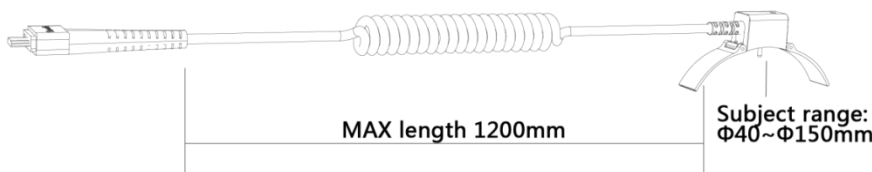

Application Display

Specifications

◆ Security stand

Camera security stand
MAX820S

Lens security stand
MAX821W

◆ Sensor

DSLR sensor
MAX620W

Card camera sensor
MAX621W