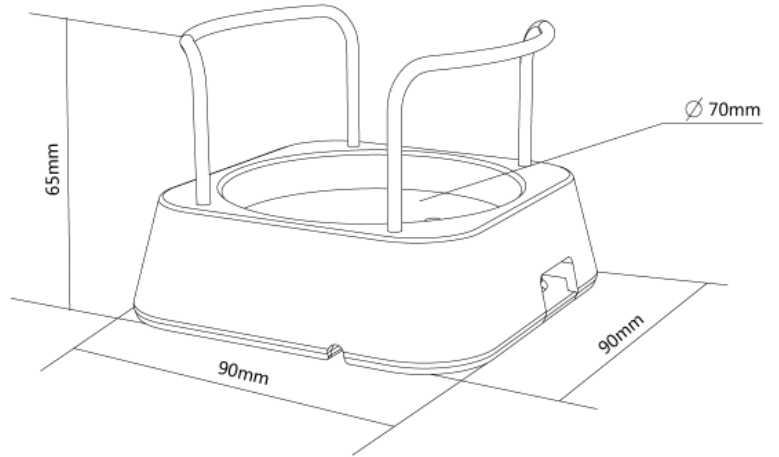

Application Display

Specifications

◆ Security stand

Camera security stand
MAX820S

Lens security stand
MAX821W

◆ Sensor

DSLR sensor
MAX620W

Card camera sensor
MAX621W

Lens sensor
SEN620W-C120

Specifications

◆ Sensor

Card camera sensor without charging cable
MAX623W

◆ Lens stand

Adjustable lens stand
MAX520W

Product ordering

Security stand