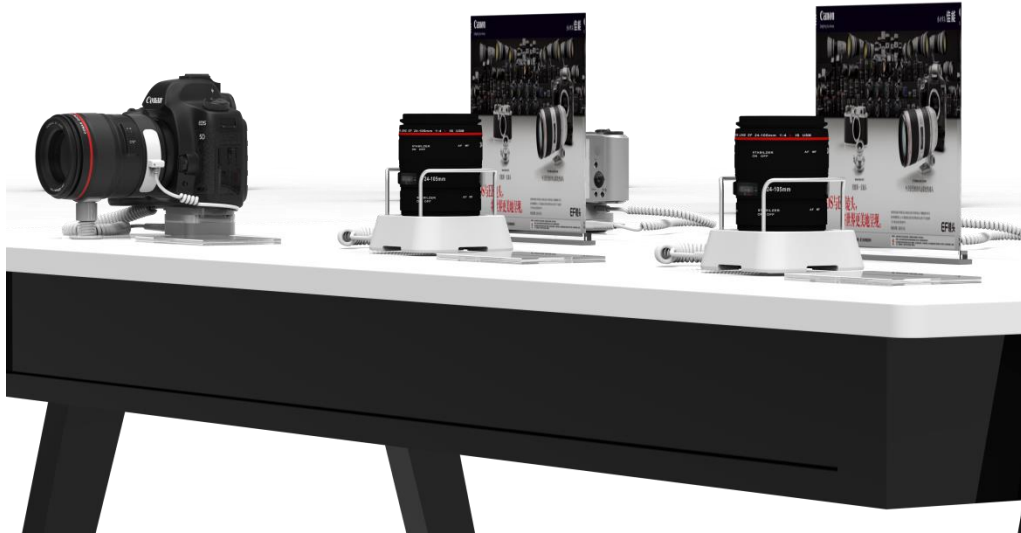

MAX

Standalone Security for Camera and Lens

MAX Standalone security for camera and lens , adopting MAX one port standalone security, provides a high security merchandise exhibition and a clean, neat, convenient purchasing environment. And with the factures of easy installation, overall design for cameras, DSLR, lens, unified and concise appearance, lens changeable design, MAX standalone security for cameras and lens proves a perfect choice for merchants.

MAX820

Features and Benefits

1. Standalone security, easy to install
2. Adjustable lens stand, effectively prevent lens from slipping
3. Additional sensor for lens, free experience while providing double security for DSLR
4. Card camera sensor with a Micro USB, will prove a 5V power to charge the camera.
5. Block on the holder avoids the camera rotating.
6. Visible LED indicator for every security point, "Blue" is "on-guard" .

MAX821

Features and Benefits

1. Double-side metal stand, keep the lens stable and free to experience.
2. Adjustable wing on sensor, fits different sizes of lens, attaches to merchandise firmly.
3. Visible LED indicator for every security point, "Blue" is "on-guard" .
4. Lockable connector to the controller, avoiding accidental disconnection .

Application Display

Specifications

◆ Security stand

Camera security stand
MAX820S

Lens security stand
MAX821W

◆ Sensor

DSLR sensor
MAX620W

Card camera sensor
MAX621W