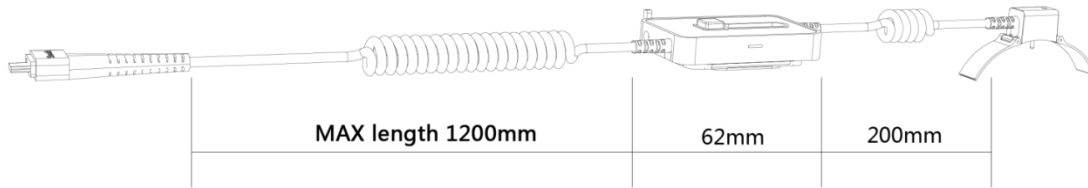

Application Display

Specifications

◆ Security stand

Camera security stand
MAX820S

Lens security stand
MAX821W

◆ Sensor

DSLR sensor
MAX620W

Card camera sensor
MAX621W

Lens sensor
SEN620W-C120

Specifications

◆ Sensor

Card camera sensor without charging cable
MAX623W

◆ Lens stand

Adjustable lens stand
MAX520W

Product ordering

Security stand