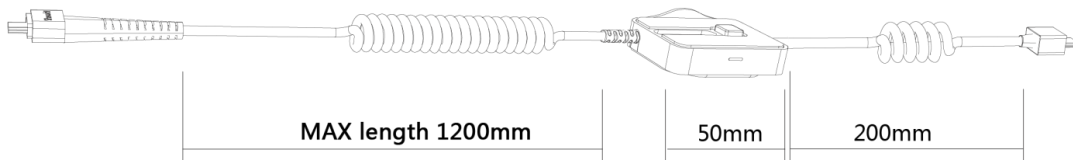

Application Display

Specifications

◆ Security stand

Camera security stand
MAX820S

Lens security stand
MAX821W

◆ Sensor

DSLR sensor
MAX620W

Card camera sensor
MAX621W